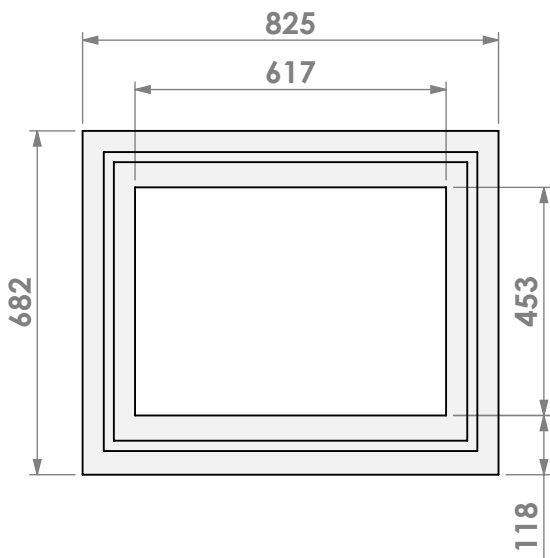

* = optional flue gas outlet $\varnothing$ 150 mm
** = optional air inlet $\varnothing$ 125 mm

barbas

Barbas Bellfires B.V.
Hallenstraat 17
5531 AB Bladel
The Netherlands
www.barbasbellfires.com

Name: Unilux-7 80 steel door classic frame

Modifications reserved

Scale: 1:15
Unit: mm

Version: 0