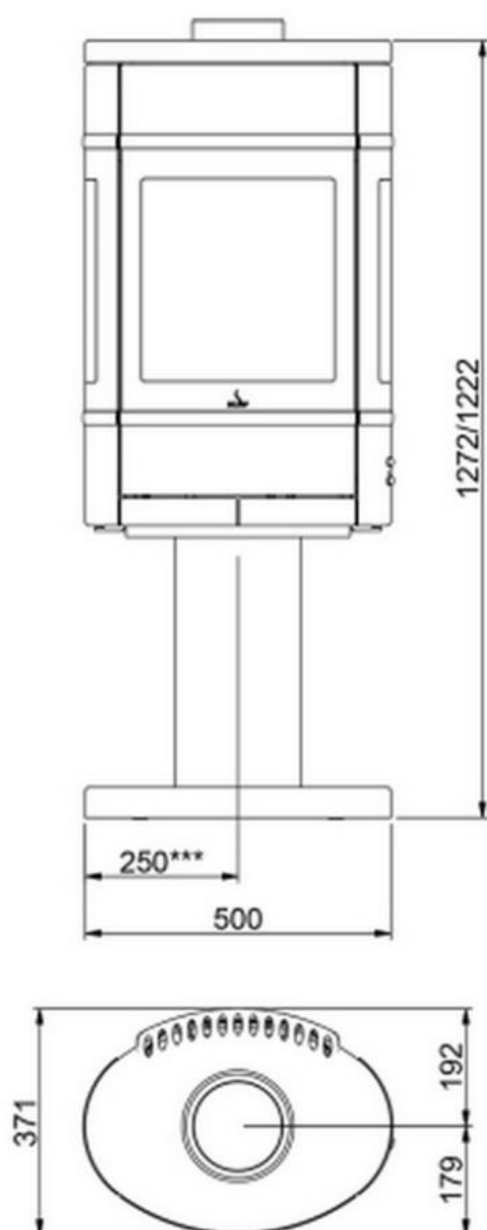

HUIS & HAARD

haarden & kachels

Pedestal/Portal

- * Center rear outlet
- ** Hight to the beginning og the connecting piece at top outlet
- *** Center of fresh air intake rear