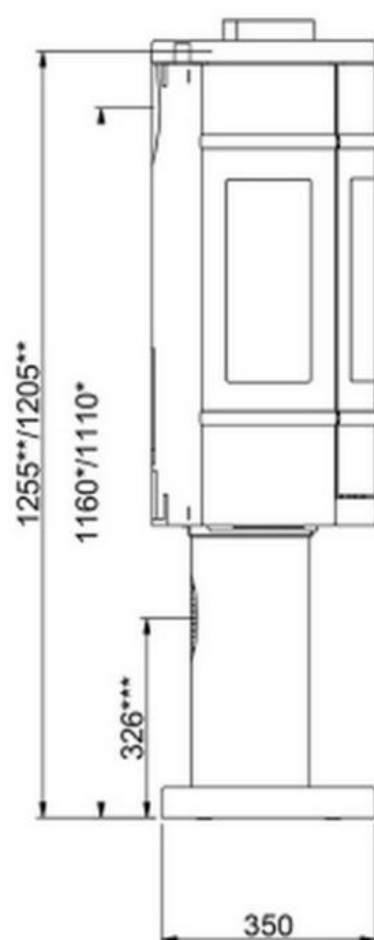

HUIS & HAARD

haarden & kachels

Pedestal/Portal

- * Center rear outlet
- ** Hight to the beginning og the connecting piece at top outlet
- *** Center of fresh air intake rear