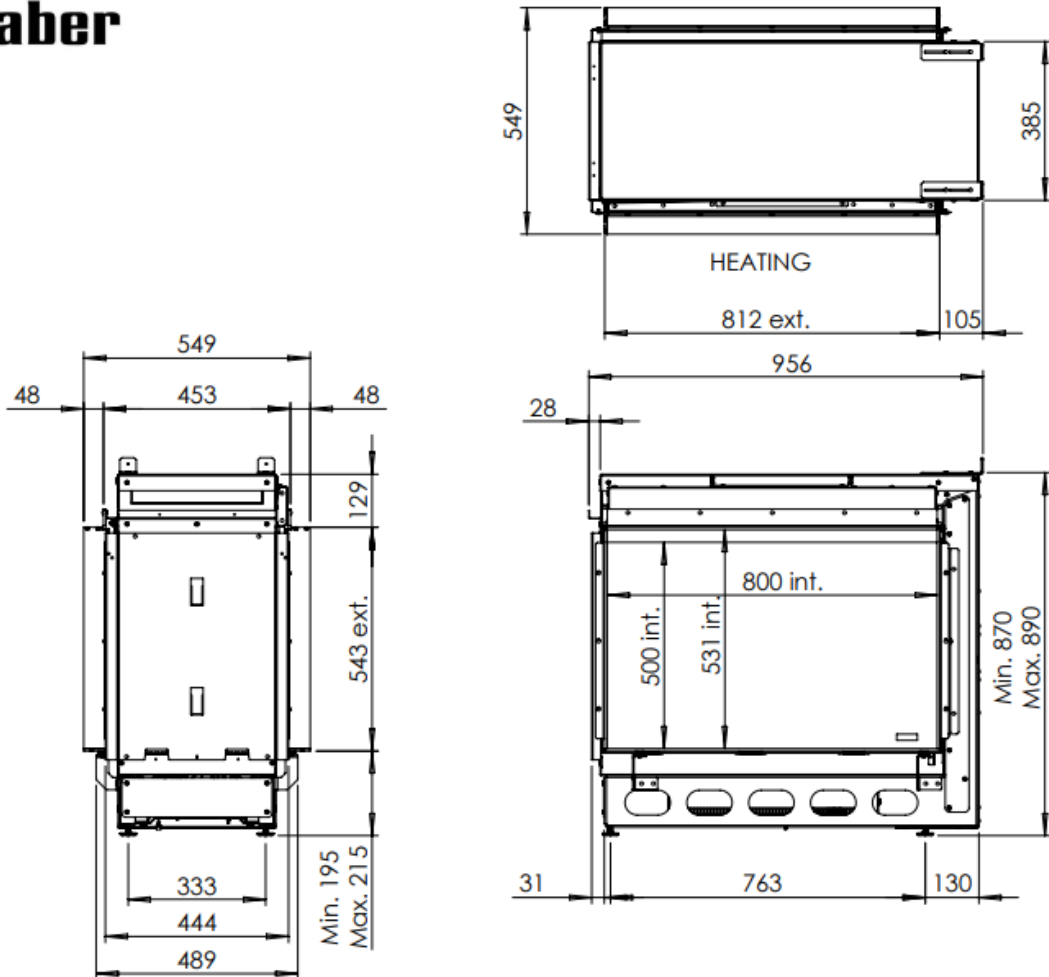

HUIS & HAARD
haarden & kachels

Dimensional Drawing e-Matrix Mood 800/500 ST