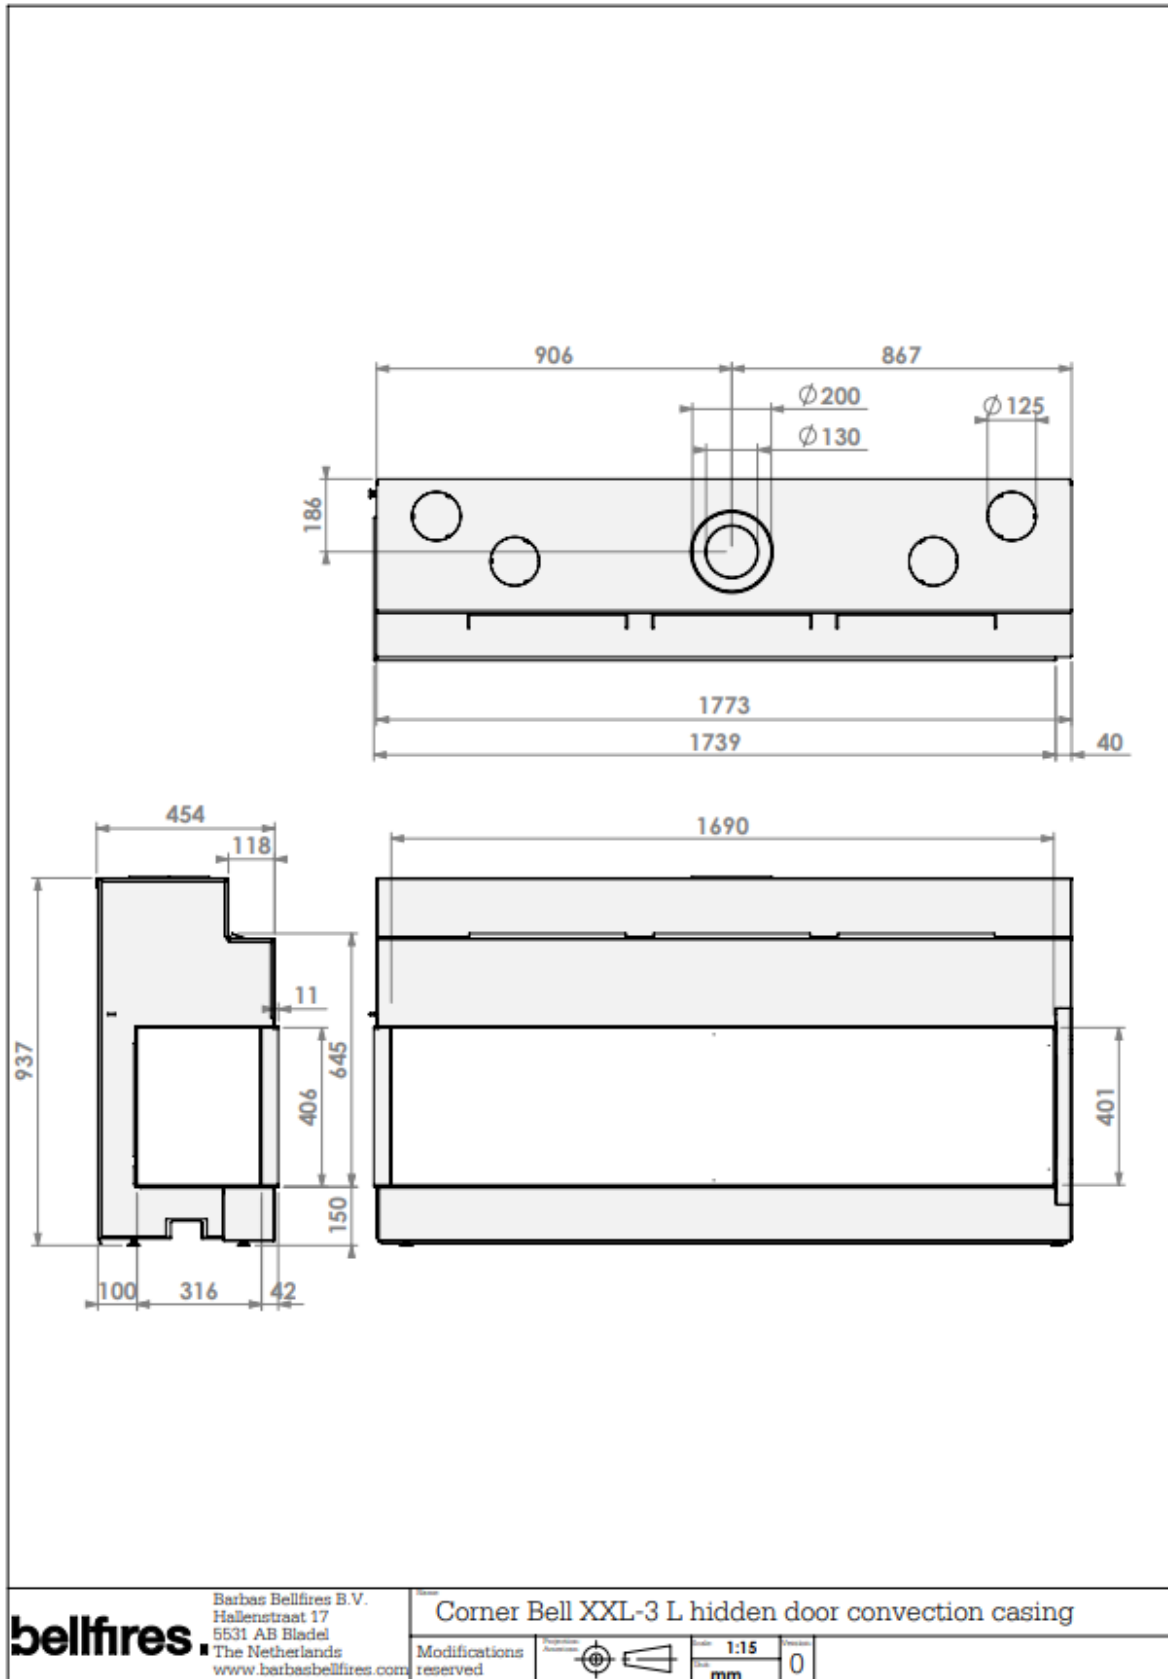

belfires
Berbas Bellfires B.V.
Hallenstraat 17
5531 AB Bladel
The Netherlands
www.berbasbellfires.com

Corner Bell XXL-3 L hidden door convection casing

Modifications reserved		Scale: 1:15	Version: 0
		mm