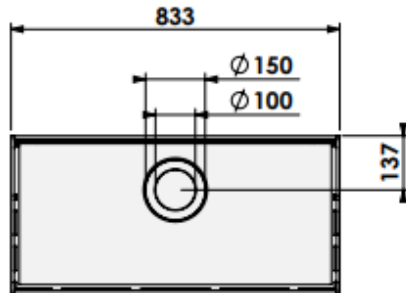

met opslagmodule
with Box store
avec socle
mit Fach

* = Gas

belfires

Barbas Belfires B.V.
Hallenstraat 17
5531 AB Bladel
The Netherlands
www.barbasbelfires.com

Box Gas Panorama 73-52

Modifications reserved

Scale: 1:15
Unit: mm

Revision: 0