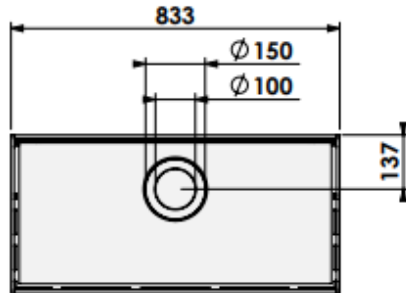

HUIS & HAARD

haarden & kachels

* = Gas (flex)

belfires

Barbas Bellfires B.V.
Hallenstraat 17
5531 AB Bladel
The Netherlands
www.barbasbellfires.com

Box Gas Panorama 73-52

Modifications reserved

Scale: 1:15
Unit: mm

Version: 0