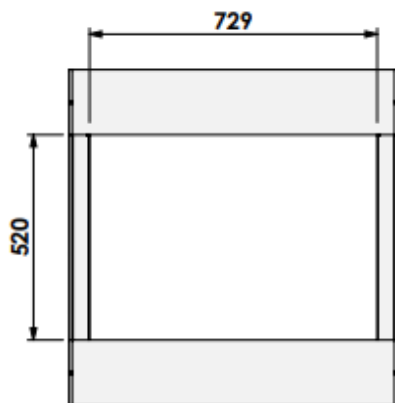

HUIS & HAARD

haarden & kachels

* = Gas (flex)

belfires

Barbas Bellfires B.V.
Hallenstraat 17
5531 AB Bladel
The Netherlands
www.barbasbellfires.com

Box Gas Panorama 73-52

Modifications reserved

Scale: 1:15
Unit: mm

Version: 0