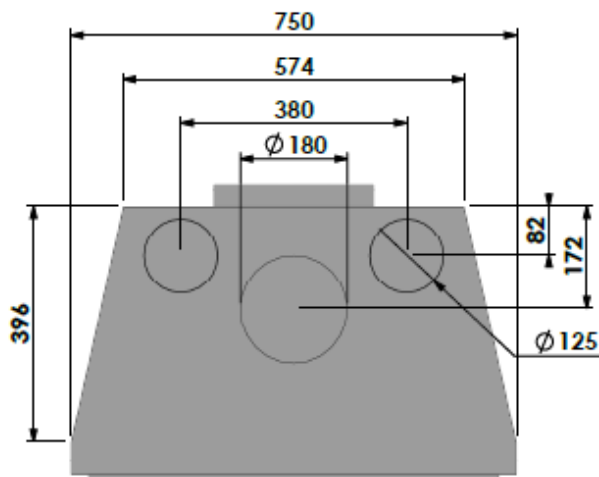

* = optional air inlet

barbas

Barbas Bellfires B.V.
Hallenstraat 17
56631 AB Bladel
The Netherlands
www.barbasbellfires.com

Model **Universal 6-80 frameless**

Modifications
reserved

Scale
1:10
mm

Version
0