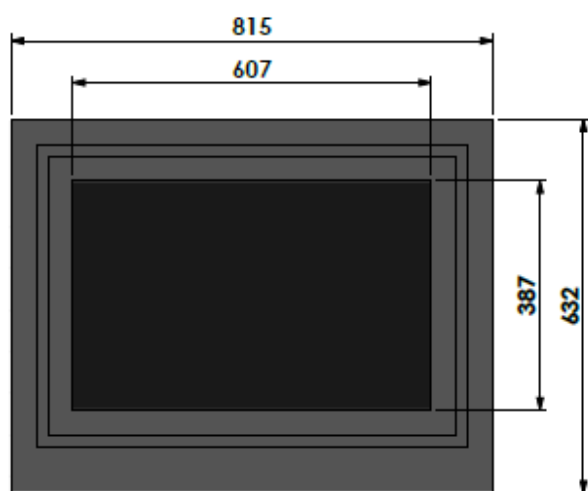

Version: 0

**barbas**

Bebas Bellfires B.V.  
 Hellenstraat 17  
 6681 AB Elstede  
 The Netherlands  
 www.barbasbellfires.com

Universal 6-80 built-in frame

Modifications reserved

Scale: 1:10  
 Unit: mm

Version: 0

Modifications  
reserved

Scale  
1:10  
mm

Version  
0