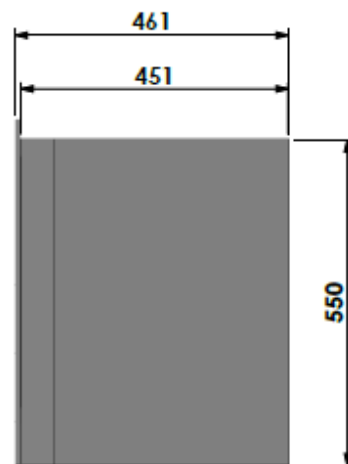

barbas

Barbas Bellfires B.V.
 Hellenstraat 17
 5631 AB Bladel
 The Netherlands
 www.barbasbellfires.com

Name: **Universal 6-70 built-in frame**

Modifications:
 received

Scale:	1:10
Unit:	mm

Number:
 0

barbas

Universal 6-70 frameless

Modifications
 reserved

Scale
 1:10
 mm

Version
 0