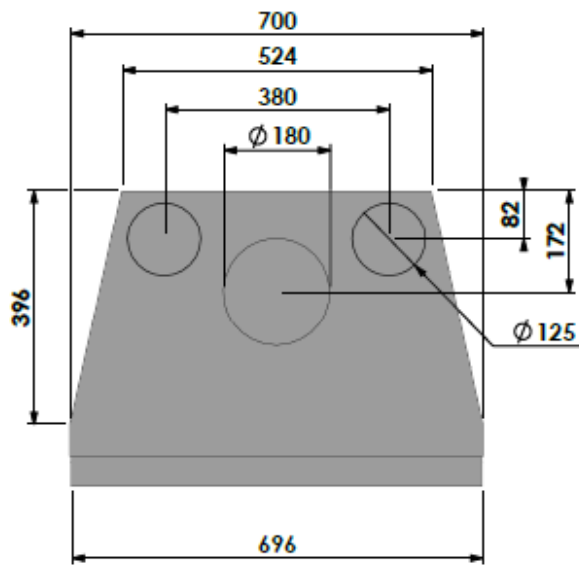

barbas

Barbas Bellfires B.V.
 Hellenstraat 17
 5631 AB Bladel
 The Netherlands
 www.barbasbellfires.com

Name: **Universal 6-70 built-in frame**

Modifications:
 received

Scale:	1:10
Unit:	mm

Number:
 0

barbas