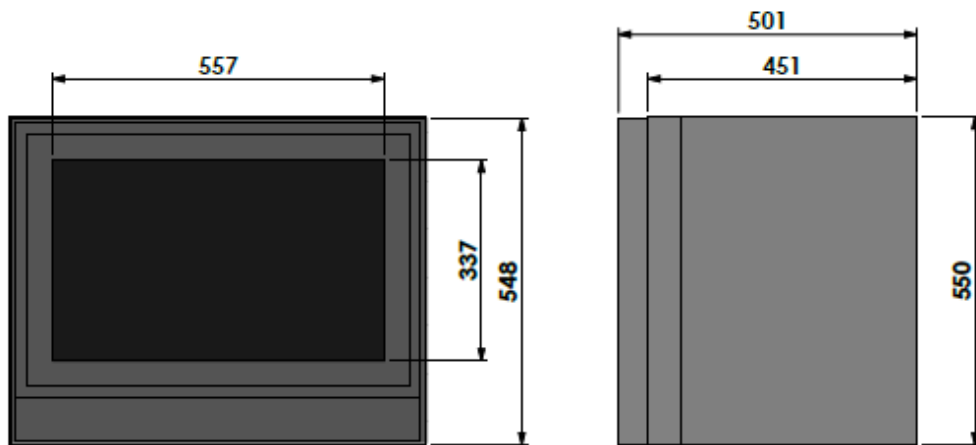

barbas

Babas Bellfires B.V.
Hellenstraat 17
6631 AB Bladert
The Netherlands
www.babasbellfires.com

Universal 6-70 insert frame

Modifications reserved

Scale: 1:10
Unit: mm

Version: 0