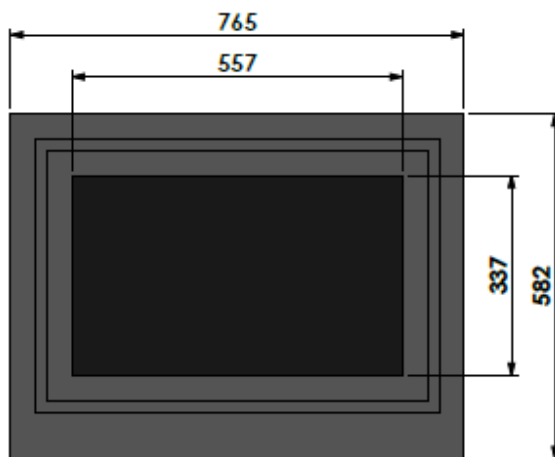

barbas

Barbas Bellfires B.V.
 Hellenstraat 17
 5631 AB Bladel
 The Netherlands
 www.barbasbellfires.com

Name: **Universal 6-70 built-in frame**

Modifications:
 received

Scale:	1:10
Unit:	mm

Number:
 0

barbas