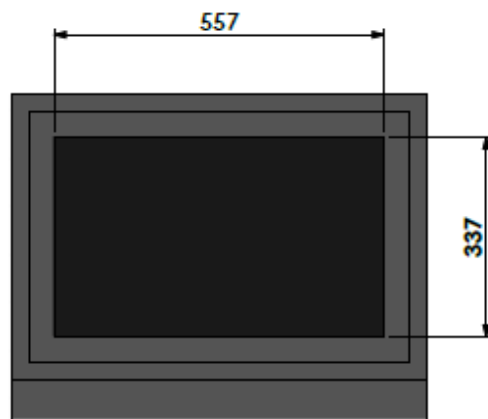

* = optional air inlet

barbas

Bebas Bellfires B.V.
Hellenstraat 17
6631 AB Bladert
The Netherlands
www.barbasbellfires.com

Universal 6-70 frameless

Modifications
reserved

Scale
1:10
mm

Version
0