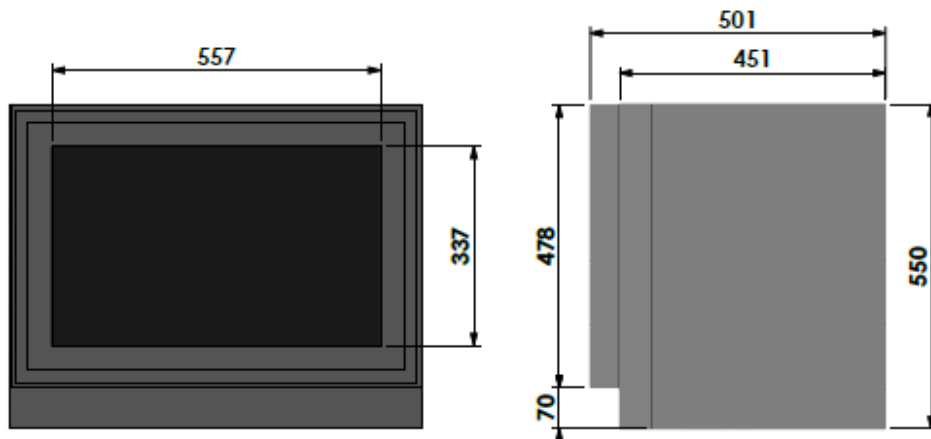

barbas

Barbas Bellfires B.V.
Hellenstraat 17
5631 AB Bladel
The Netherlands
www.barbasbellfires.com

Name: **Universal 6-70 built-in frame**

Modifications:
received

Scale:	1:10
Unit:	mm

Number:
0