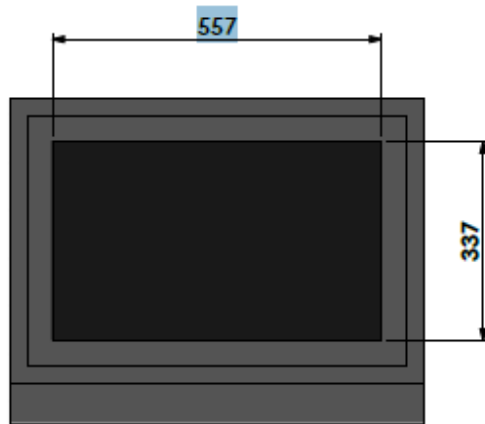

HUIS & HAARD

haarden & kachels

barbas

Bebas Bellfires B.V.
Hellenstraat 17
5531 AB Bladel
The Netherlands
www.bebasbellfires.com

Universal 6-70 frameless

Modifications reserved

Scale 1:10
Unit mm

Revisions 0